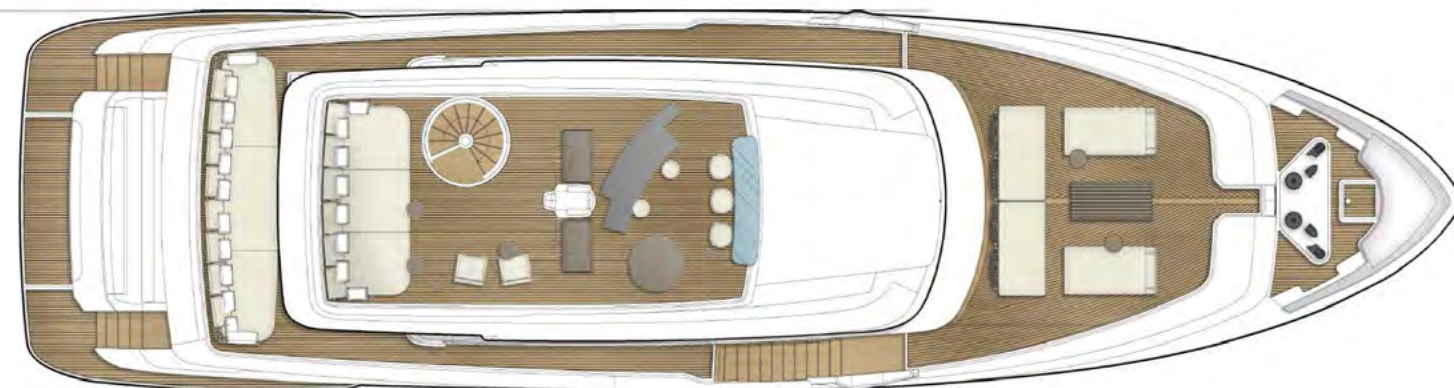

Верхняя палуба

Custom Lina Navetta 30

**PETREL GLOBAL SHIPS
& BOATS TRADING LLC**

Office 621, 6th Floor Block A, Business Village.
Port-Saeed Deira, Dubai UAE
www.petrel-global.com, tel.: +971 52 821 6411